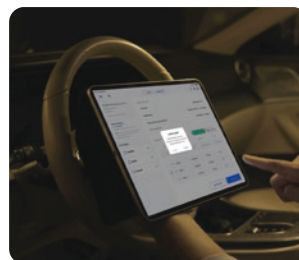

## FAST SETUP, NO DOWNTIME

Open the app, start scanning. No OS updates or driver headaches. Move freely between setups. One scanner works everywhere.

## Product Details

**Chairside scanning:** Move easily across operatories with just one device, deal for high-traffic clinics

**Real-Time Patient Communication:** Show 3D scans live with Medit Link Express and build trust instantly